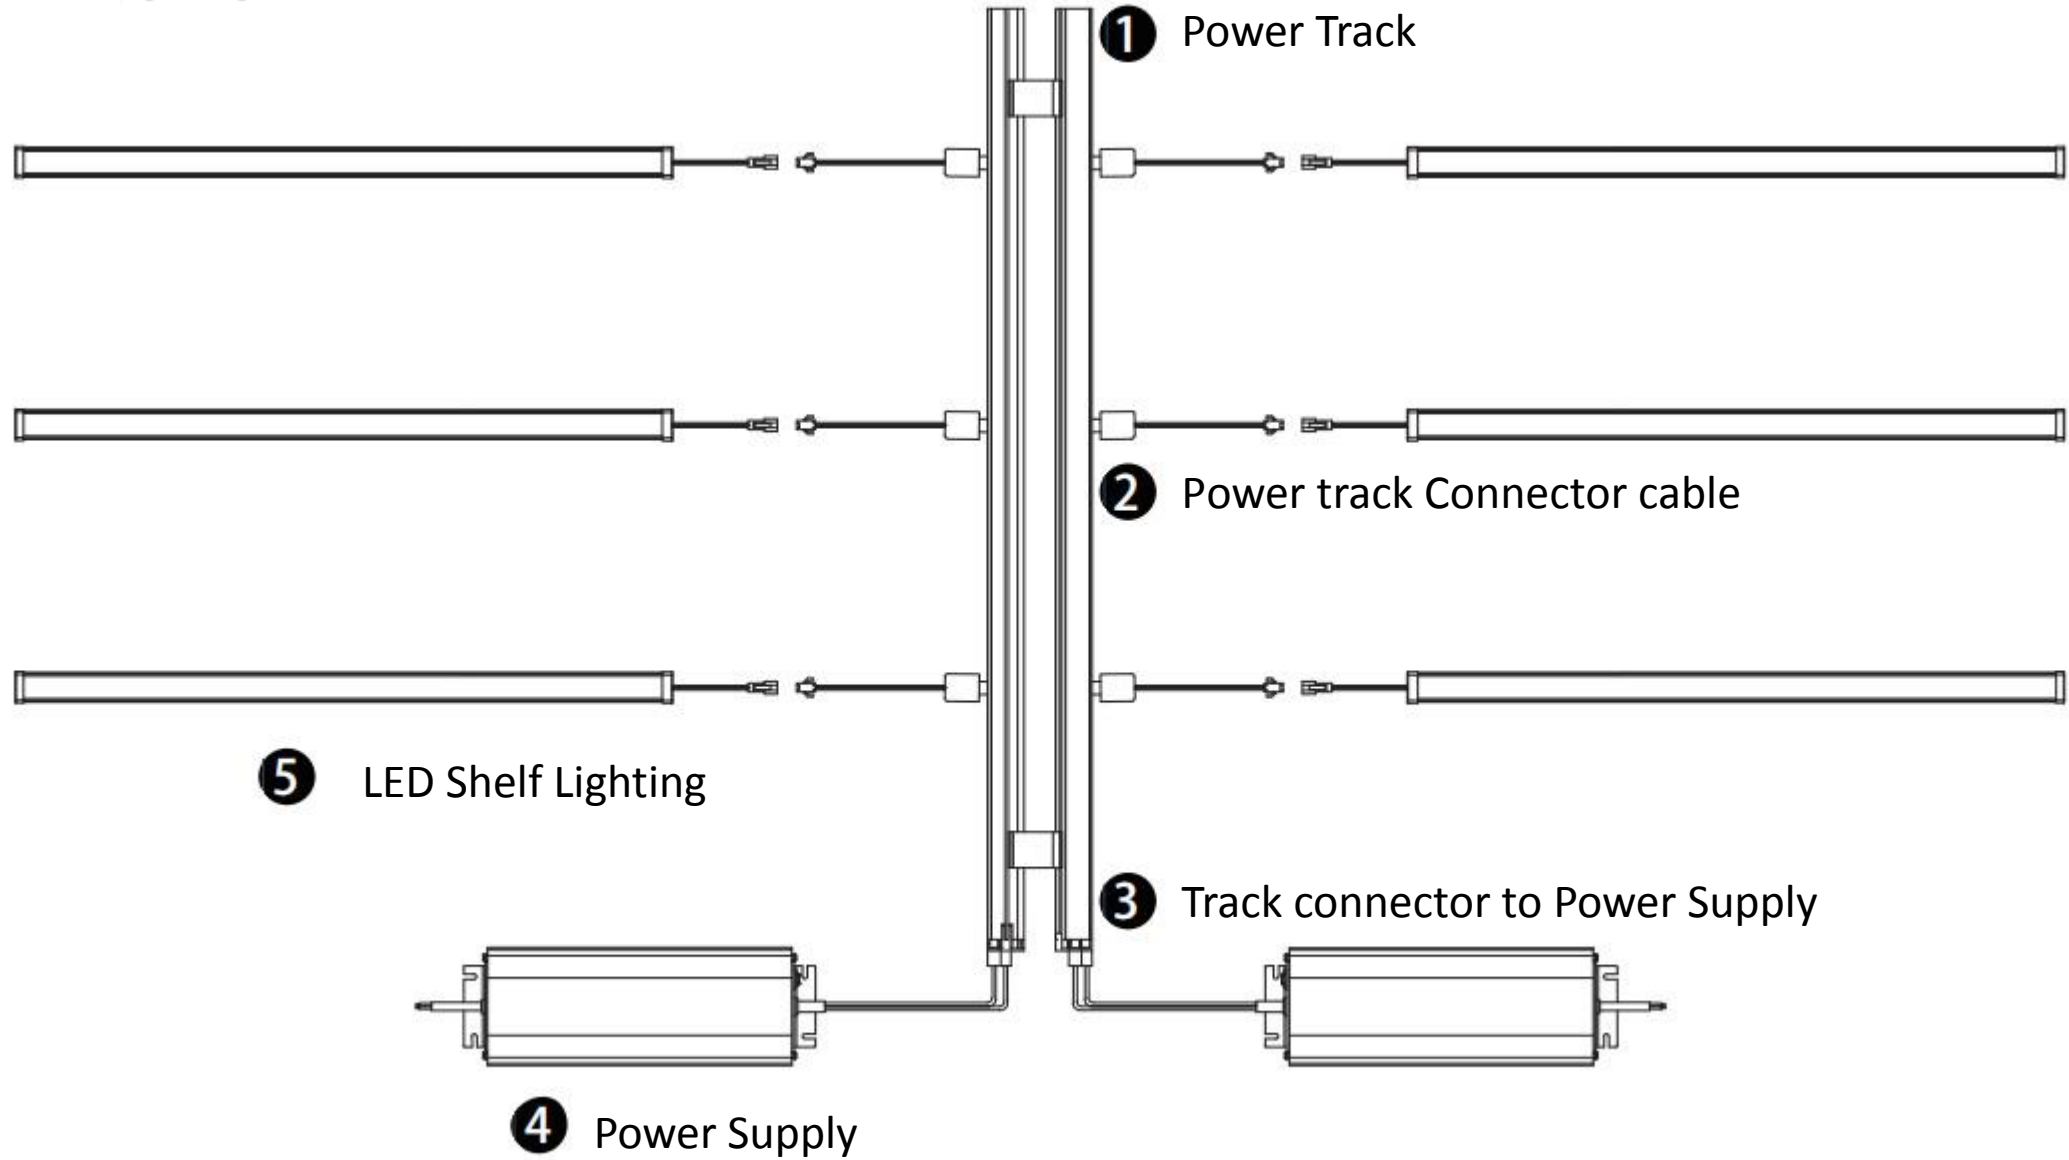

# Mini Power Track System For Metal Shelf

– Specially for Retail  
Display

**Black, White and Gray are optional**

- . Thin design for easy concealment
- . Can be arbitrarily cut to meet the needs of customization
- . Using high quality red copper material, excellent conductivity
- . With unique rotating clip, convenient and reliable electrical connection
- . Suitable for supermarket, chain store shelf lighting

## Metal Display Shelf

Magnetic Tape At Back

## Wood Display Shelf

Using 3M Double Side  
Adhesive Tape

Power track to Power  
track Connection Cable

Euro Plug

UK Plug

US Plug

AUS Plug

**Different Country Plug For Choice  
Connecting Cable Length Customized  
Power Supply Color Black And White Optional**

Flexible and adaptable to a wide range of shelves.  
Convenient connection between shelf to shelf lighting with cable connector.  
Easy installation DC power track guarantees each layer lighting performance.