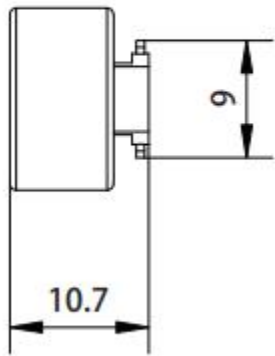

# Mini Power Track System For Metal Shelf

– Specially for Retail  
Display

**Black, White and Gray are optional**

- . Thin design for easy concealment
- . Can be arbitrarily cut to meet the needs of customization
- . Using high quality red copper material, excellent conductivity
- . With unique rotating clip, convenient and reliable electrical connection
- . Suitable for supermarket, chain store shelf lighting

Units: mm

## Metal Display Shelf

Magnetic Tape At Back

## Wood Display Shelf

Using 3M Double Side  
Adhesive Tape

Power track to Power  
track Connection Cable

Euro Plug

UK Plug

US Plug

AUS Plug

**Different Country Plug For Choice  
Connecting Cable Length Customized  
Power Supply Color Black And White Optional**