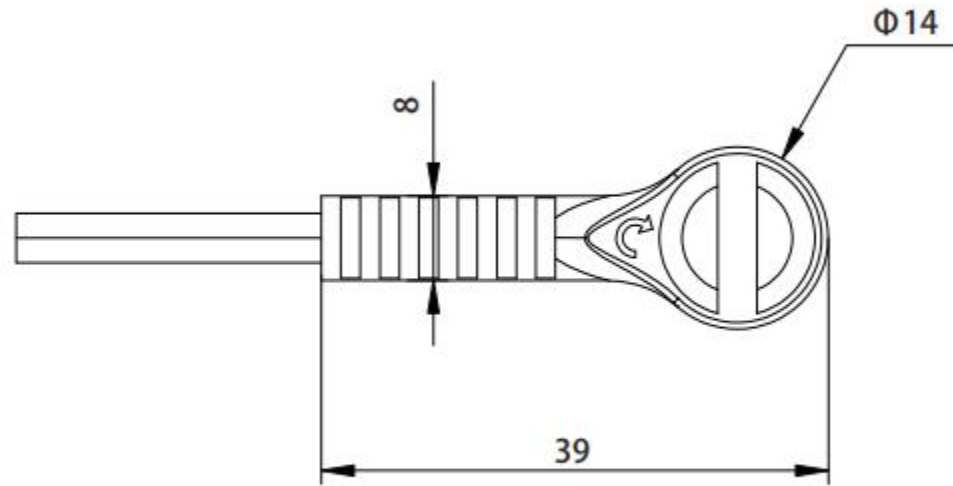

# Mini Power Track System For Metal Shelf

– Specially for Retail  
Display

**Black, White and Gray are optional**

- . Thin design for easy concealment
- . Can be arbitrarily cut to meet the needs of customization
- . Using high quality red copper material, excellent conductivity
- . With unique rotating clip, convenient and reliable electrical connection
- . Suitable for supermarket, chain store shelf lighting

Units: mm

## Metal Display Shelf

Magnetic Tape At Back

## Wood Display Shelf

Using 3M Double Side  
Adhesive Tape

Power track to Power  
track Connection Cable

Euro Plug

UK Plug

US Plug

AUS Plug

**Different Country Plug For Choice  
Connecting Cable Length Customized  
Power Supply Color Black And White Optional**