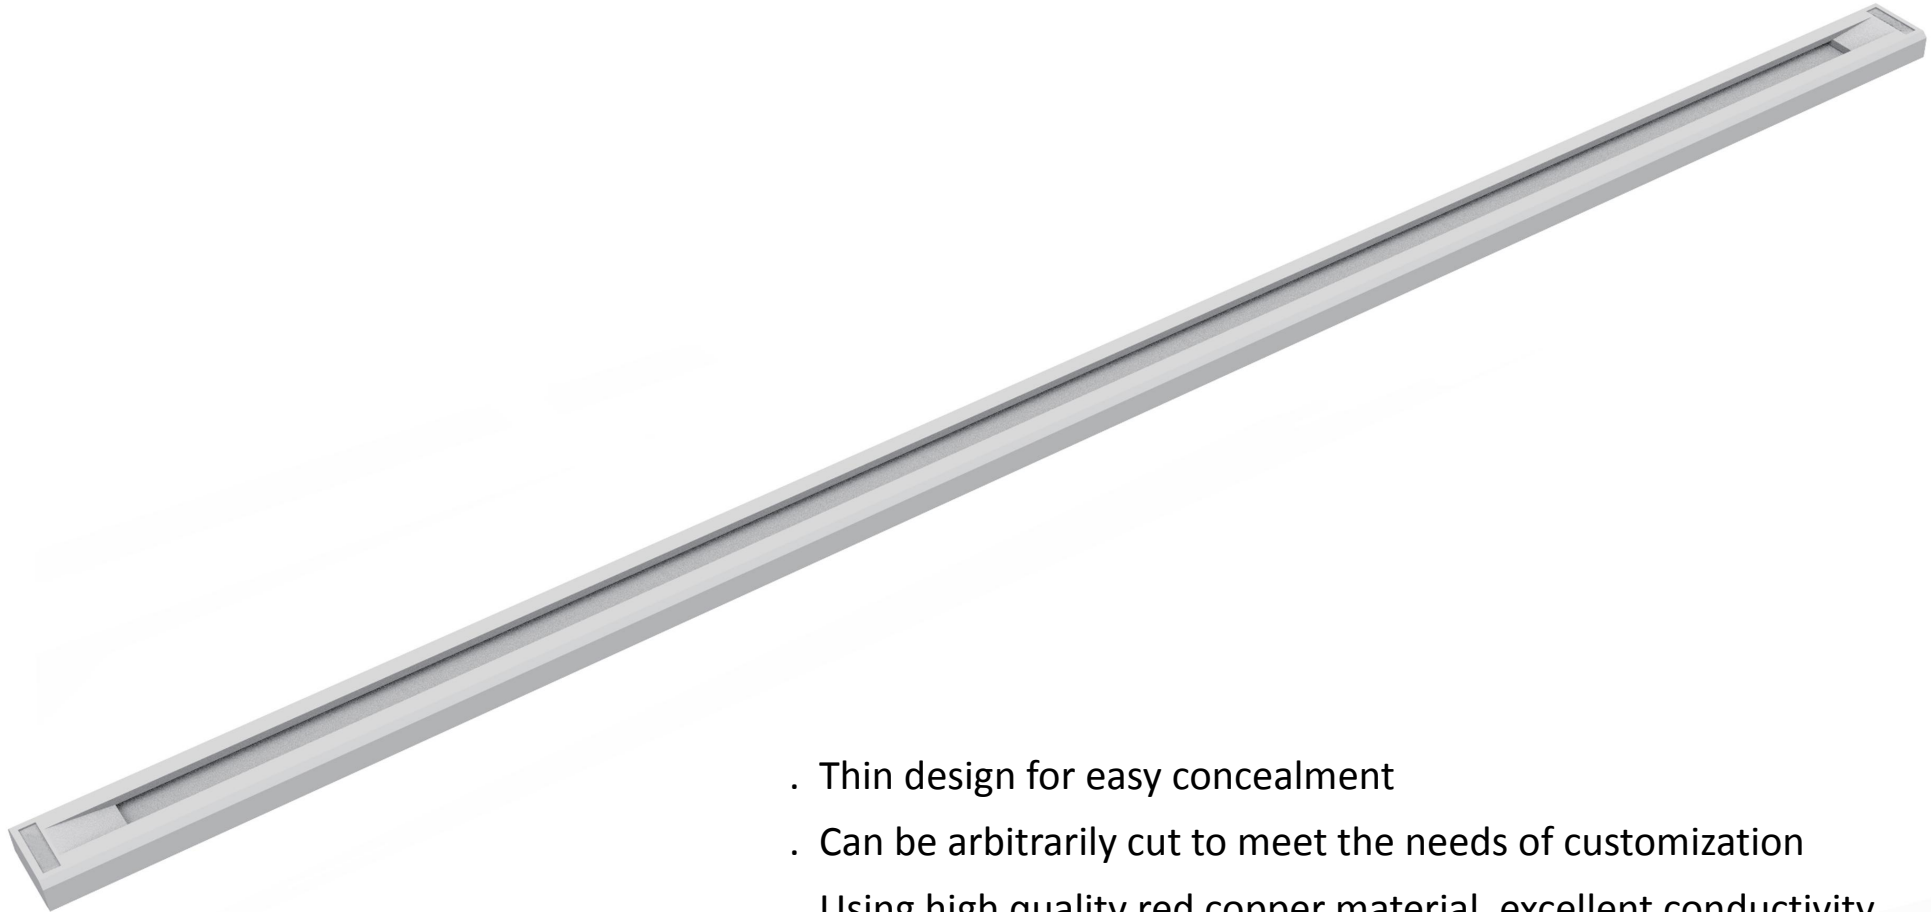

# Mini Power Track System For Metal Shelf

– Specially for Retail  
Display

**Black, White and Gray are optional**

- . Thin design for easy concealment
- . Can be arbitrarily cut to meet the needs of customization
- . Using high quality red copper material, excellent conductivity
- . With unique rotating clip, convenient and reliable electrical connection
- . Suitable for supermarket, chain store shelf lighting

## Metal Display Shelf

Magnetic Tape At Back

## Wood Display Shelf

Using 3M Double Side  
Adhesive Tape

Power track to Power  
track Connection Cable

Euro Plug

UK Plug

US Plug

AUS Plug

**Different Country Plug For Choice  
Connecting Cable Length Customized  
Power Supply Color Black And White Optional**

Flexible and adaptable to a wide range of shelves.  
Convenient connection between shelf to shelf lighting with cable connector.  
Easy installation DC power track guarantees each layer lighting performance.