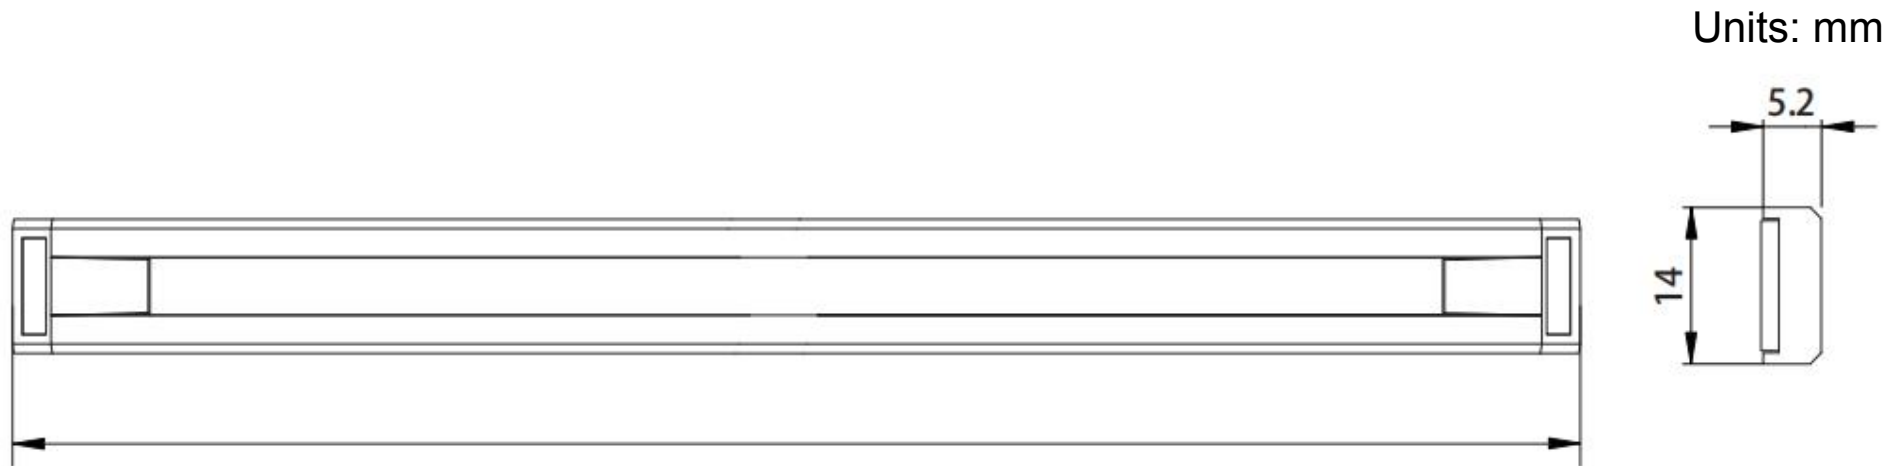

# Mini Power Track System For Metal Shelf

– Specially for Retail  
Display

**Black, White and Gray are optional**

- . Thin design for easy concealment
- . Can be arbitrarily cut to meet the needs of customization
- . Using high quality red copper material, excellent conductivity
- . With unique rotating clip, convenient and reliable electrical connection
- . Suitable for supermarket, chain store shelf lighting

## Metal Display Shelf

Magnetic Tape At Back

## Wood Display Shelf

Using 3M Double Side  
Adhesive Tape

Power track to Power  
track Connection Cable

Euro Plug

UK Plug

US Plug

AUS Plug

**Different Country Plug For Choice  
Connecting Cable Length Customized  
Power Supply Color Black And White Optional**