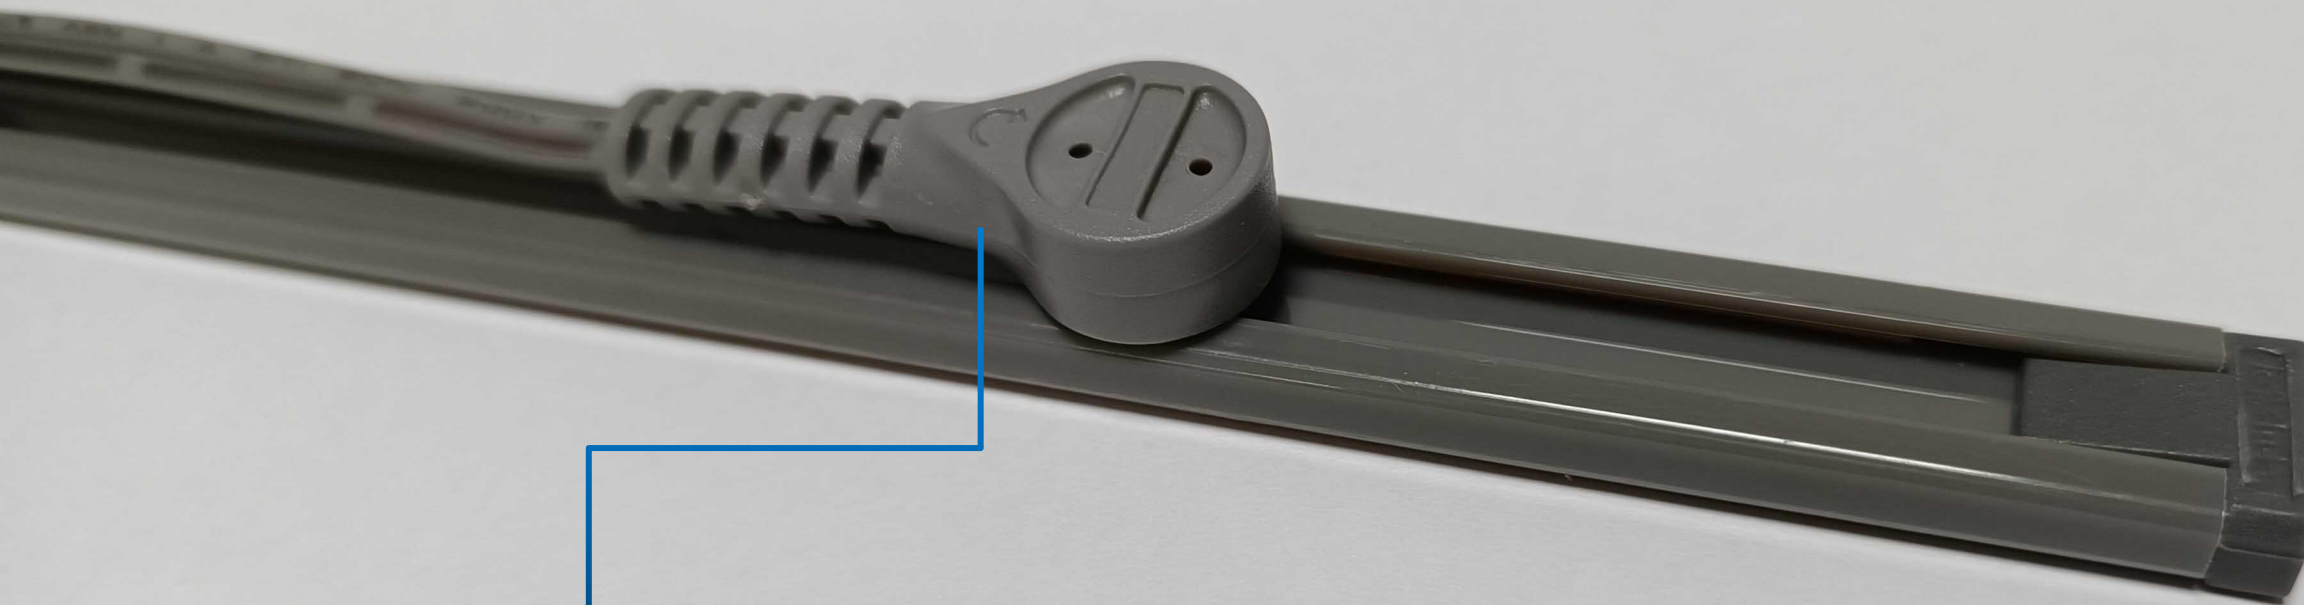

# Mini Power Track System For Metal Shelf

– Specially for Retail  
Display

**Black, White and Gray are optional**

- . Thin design for easy concealment
- . Can be arbitrarily cut to meet the needs of customization
- . Using high quality red copper material, excellent conductivity
- . With unique rotating clip, convenient and reliable electrical connection
- . Suitable for supermarket, chain store shelf lighting

## Metal Display Shelf

Magnetic Tape At Back

## Wood Display Shelf

Using 3M Double Side  
Adhesive Tape

Power track to Power  
track Connection Cable

Euro Plug

UK Plug

US Plug

AUS Plug

**Different Country Plug For Choice  
Connecting Cable Length Customized  
Power Supply Color Black And White Optional**

Flexible and adaptable to a wide range of shelves.  
Convenient connection between shelf to shelf lighting with cable connector.  
Easy installation DC power track guarantees each layer lighting performance.